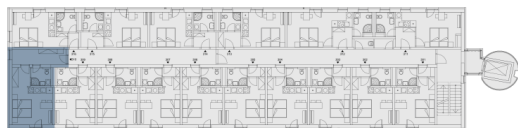

310.1 Hall 7.87 m²

310.2 Living room + kitchenette 18 m²

310.3 Bathroom 3.29 m²

Internal area 29.16 m²

Total area 31 m²

Parking By request

Floor space

View of the building