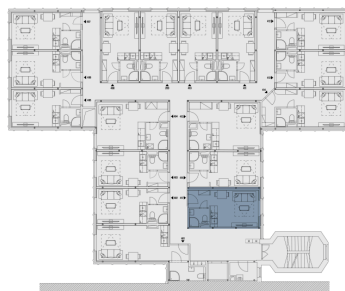

B417.1 Living room + kitchenette **15.15 m<sup>2</sup>**

B417.2 Bathroom **2.44 m<sup>2</sup>**

Internal area **17.59 m<sup>2</sup>**

Total area **18 m<sup>2</sup>**

Parking **By request**

Floor space

View of the building