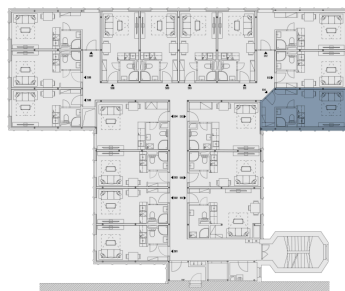

Energy performance rating: C

B514.1 Living room + kitchenette **18.7 m²**

B514.2 Bathroom **2.5 m²**

Internal area **21.2 m²**

Total area **21.9 m²**

Parking **By request**

Floor space

View of the building