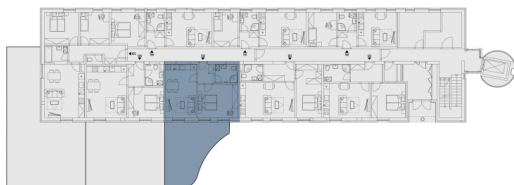

Rezidence Zelené údolí, Praha - Tuchoměřice

Accommodation unit 103

5 811 430 CZK incl. VAT

4 802 834 CZK without VAT

2 + kk

1 floor

E

Energy performance rating: B

103.1	Hall	4.32 m²
103.2	Bathroom	3.31 m²
103.3	Living room + kitchenette	20.4 m²
103.4	Bedroom	12.12 m²
Internal area		40.15 m²
Total area		42.4 m²
103.5	Front garden	32.57 m²
Parking		By request

Uvedená vyobrazení mají pouze ilustrativní charakter a nemusí zcela odpovídat stavebnětechnickému řešení jednotky. Zařízení a vybavení nejsou součástí dodávky. Podrobné informace na gartal.cz