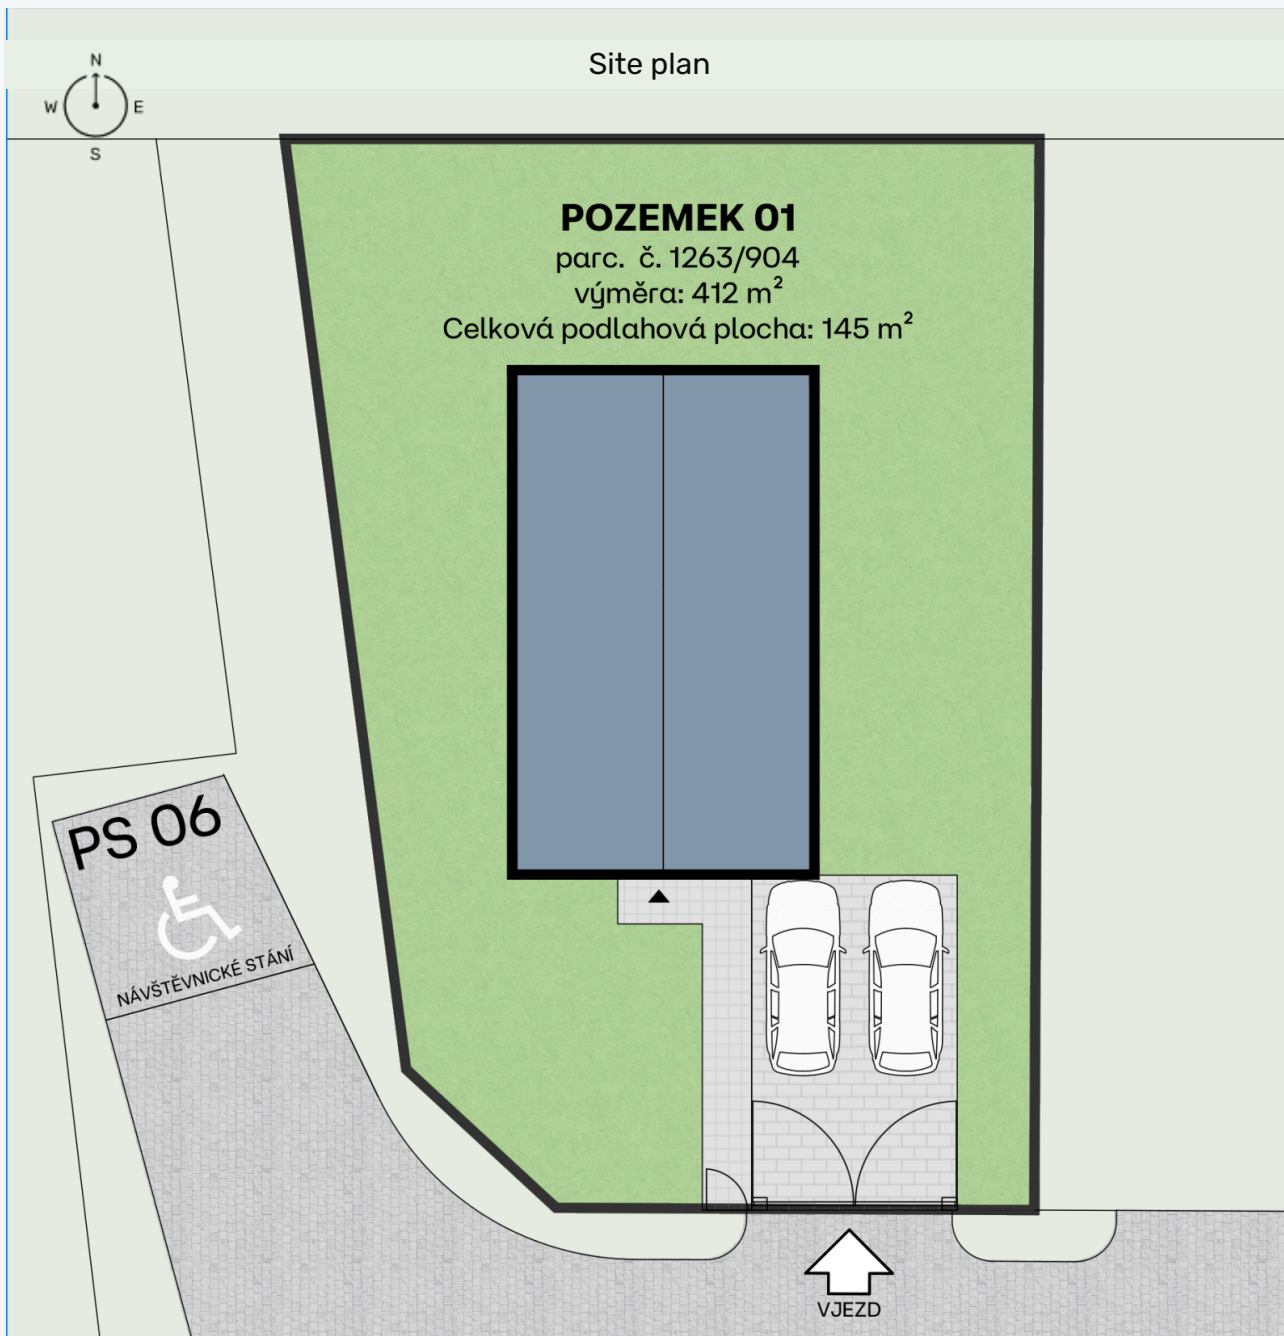

# House with plot 1

**17 790 000 CZK incl. VAT****Dispozice prvního patra:**

1.01	Corridor	9.4 m <sup>2</sup>
1.02	Living room + kitchenette	35.7 m <sup>2</sup>
1.03	Study	8.6 m <sup>2</sup>
1.04	Storage room	6.1 m <sup>2</sup>
1.05	Technical room	1.4 m <sup>2</sup>
1.06	Pantry	3 m <sup>2</sup>
1.07	Bathroom	4.9 m <sup>2</sup>

The images shown are for illustrative purposes only and may not fully reflect the technical specifications of the unit. Furniture and equipment are not included in the delivery. Detailed information is available at [gartal.cz](https://gartal.cz)

**Dispozice druhého patra:**

2.01	Staircase	<b>6.3 m<sup>2</sup></b>
2.02	Corridor	<b>5 m<sup>2</sup></b>
2.03	Bedroom	<b>14.9 m<sup>2</sup></b>
2.04	Wardrobe	<b>6.5 m<sup>2</sup></b>
2.05	Room	<b>13.3 m<sup>2</sup></b>
2.06	Room	<b>14.8 m<sup>2</sup></b>
2.07	Bathroom	<b>6.6 m<sup>2</sup></b>
2.08	WC	<b>2.8 m<sup>2</sup></b>
Internal area		<b>139.3 m<sup>2</sup></b>
Total area		<b>145 m<sup>2</sup></b>
Plot area		<b>456 m<sup>2</sup></b>
Parking		<b>2</b>

## Signature Kolovraty, Praha 10 - Kolovraty House with plot 1

Internal area	139.3 m <sup>2</sup>
Total area	145 m <sup>2</sup>
Plot area	456 m <sup>2</sup>
Parking	2