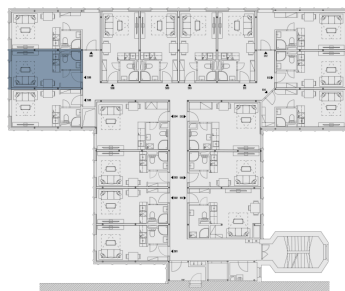

Energy performance rating : C

B506.1 Living room + kitchenette **15.4 m²**

B506.2 Bathroom **2.4 m²**

Internal area **17.8 m²**

Total area **18.4 m²**

Parking **By request**

Floor space

View of the building